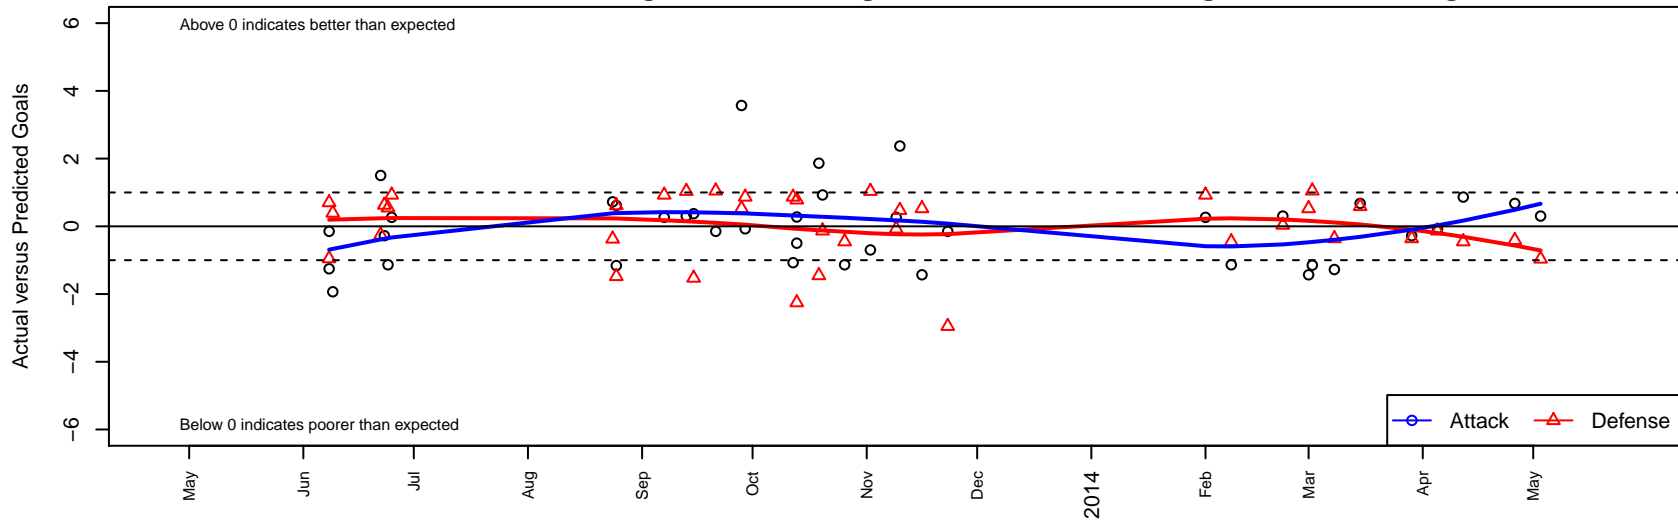

Crossfire Premier A G99

Crossfire Premier
 Redmond, WA
 G99 total strength=1522
 attack=11.13 defense=13.44
 fall league = RCL G99 Div 1, Spr RCL G99 Div
 notes= Crum 2013
 alt names used:
 Crossfire Premier G99 ECNL Reserves
 CROSSFIRE PREMIER G99 ECNL RESERVE
 Crossfire Premier G99- ECNL S.Crum-Reserv

Venues played:
 Rainier Challenge Samba U14
 US Club Regionals Super U13
 NW Champions League U14
 RCL G99 Div 1
 Spr RCL G99 Div 1
 WYS Championship G99

Crossfire Premier A G99
 Dots are actual minus expected GF (blue circles) and GA (red triangles).
 Blue line is smoothed change in attack strength. Red is smoothed change in defense strength.